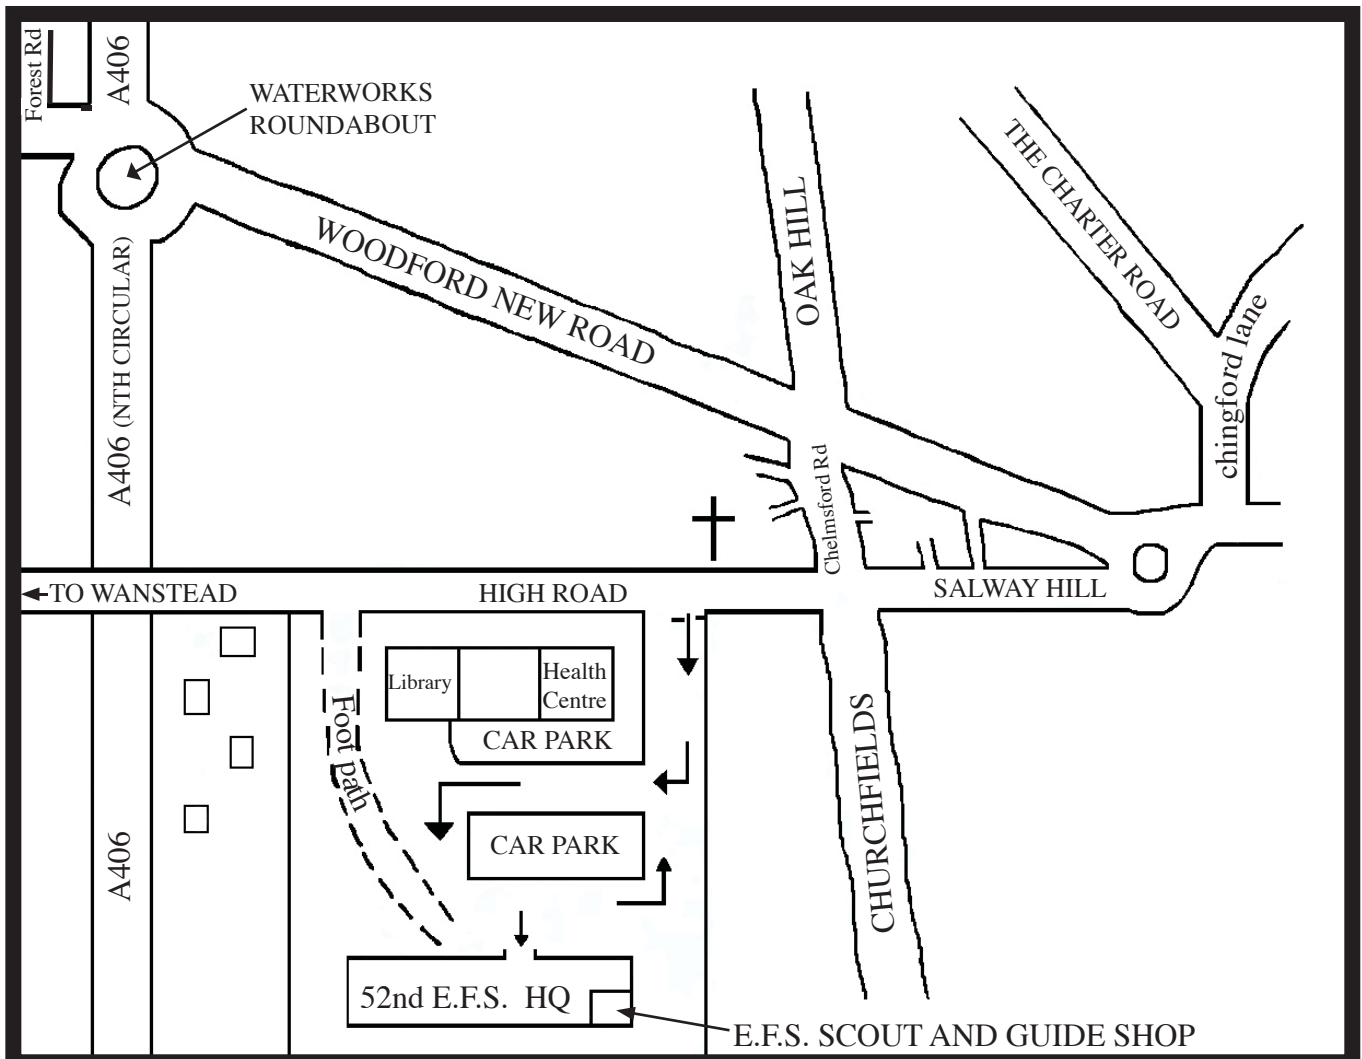

SCOUT AND GUIDE SHOP

OPEN 9.30am - 1.00pm

Every Saturday morning during State School terms
(other times by appointment)

At the 52nd Scout Hut
(Behind South Woodford Library Car Park)

All uniform can be supplied for

cubs

[SCOUTS]

NETWORK

AND FOR

Rainbows

Brownies

Girlguiding

Also Adult Leaders uniforms and support material available.

Some items may have to be ordered, but are usually available within a week.

Orders may be placed and appointments made by contacting:

Margaret Campbell (020) 8504 - 4075 (Home Number)